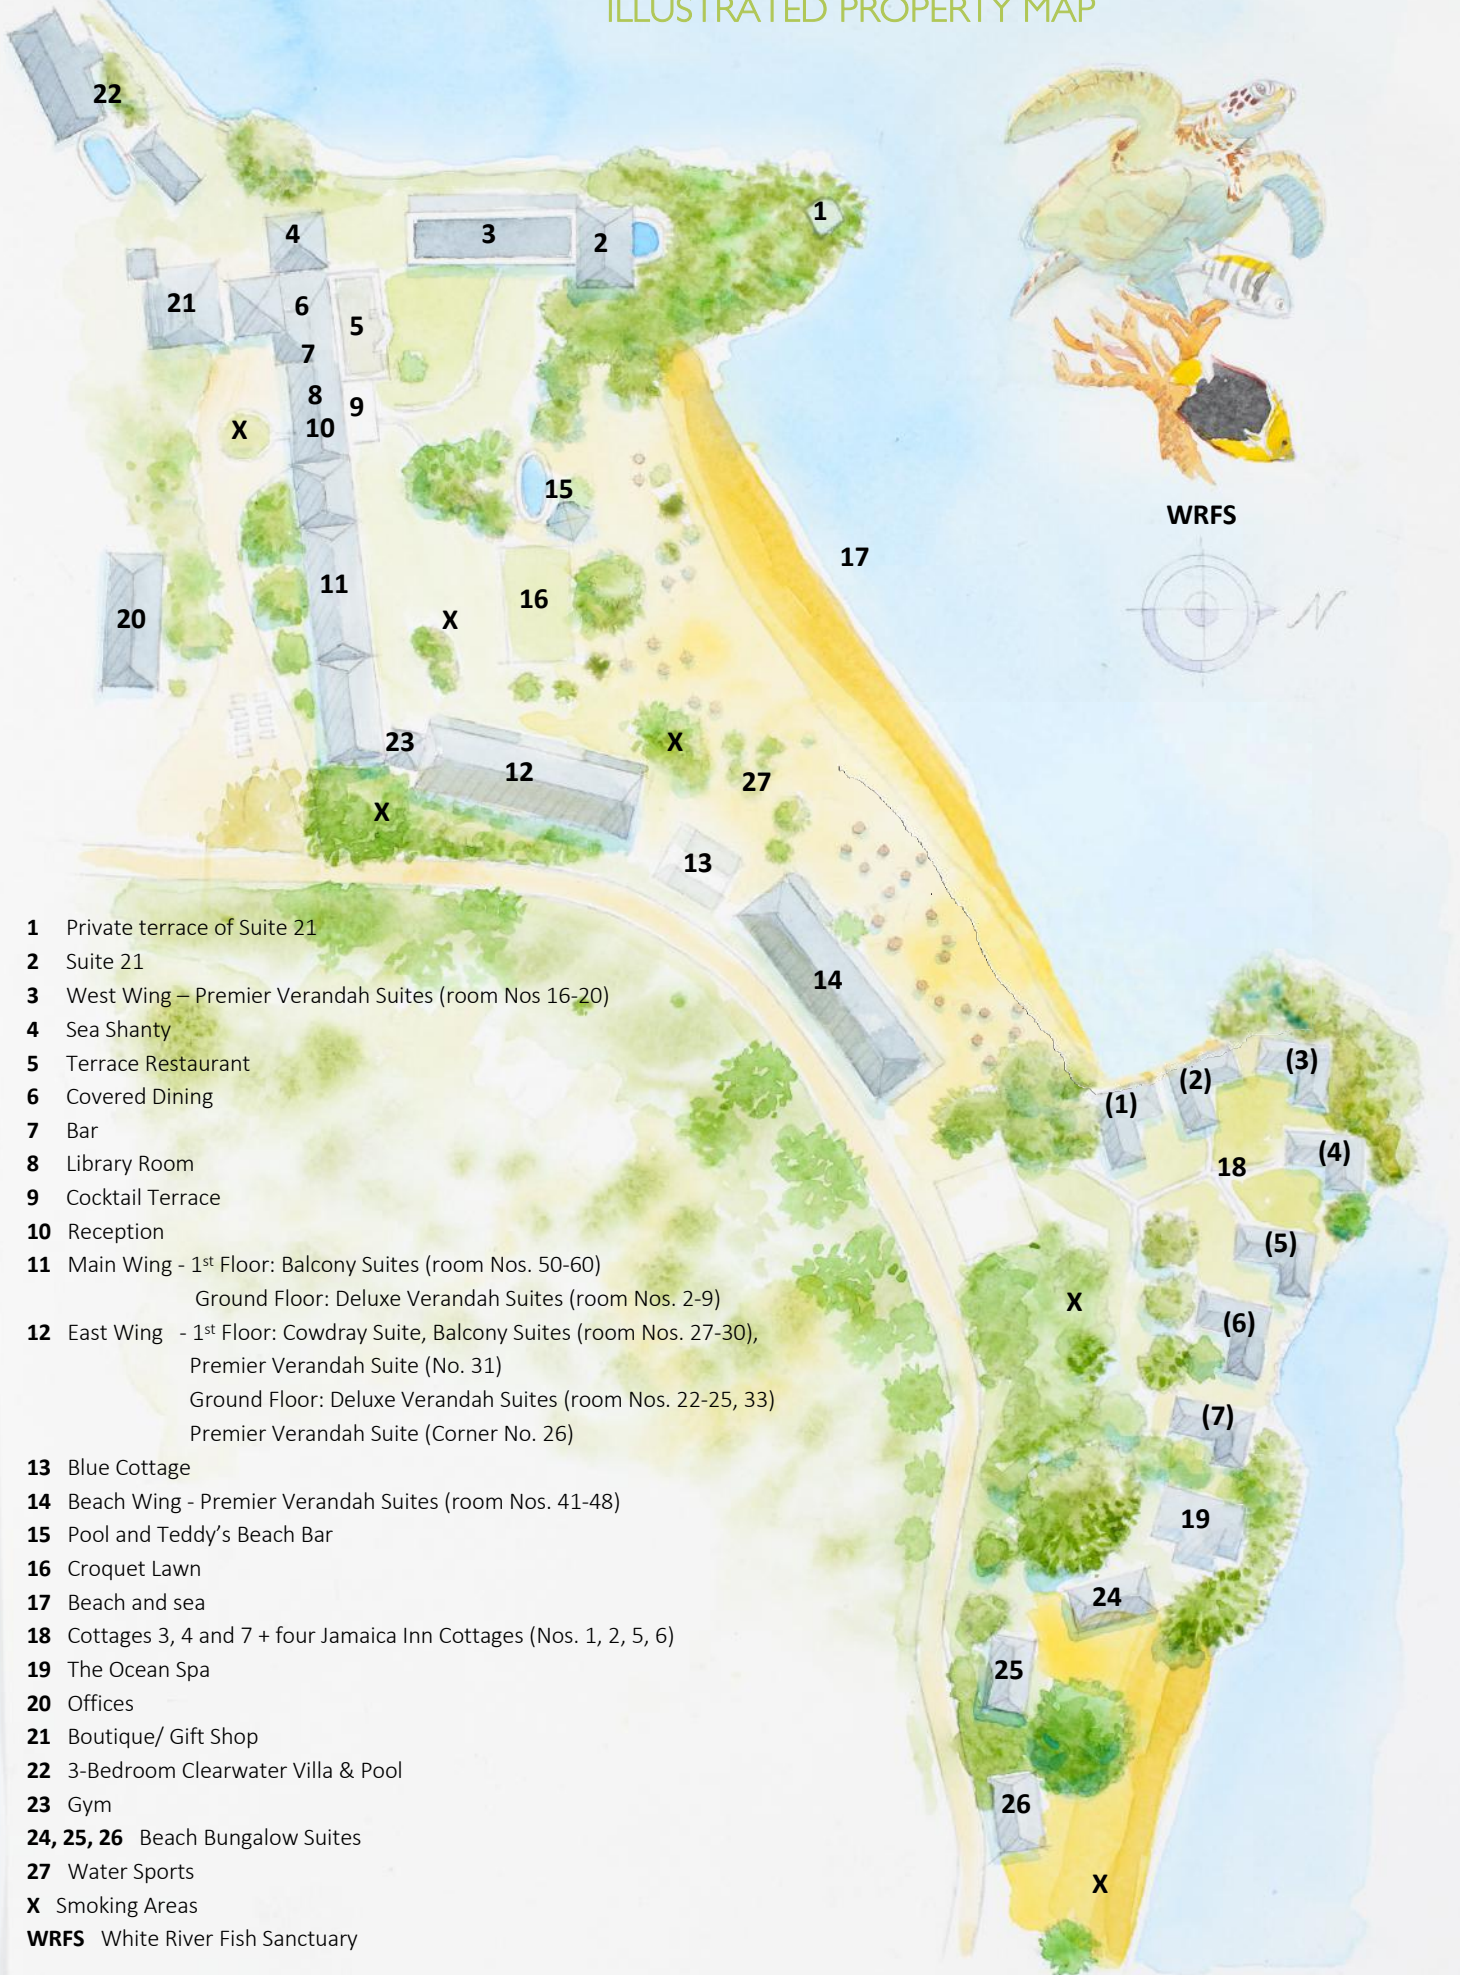

Jamaica Inn, Jamaica

ILLUSTRATED PROPERTY MAP

- 1 Private terrace of Suite 21
- 2 Suite 21
- 3 West Wing – Premier Verandah Suites (room Nos 16-20)
- 4 Sea Shanty
- 5 Terrace Restaurant
- 6 Covered Dining
- 7 Bar
- 8 Library Room
- 9 Cocktail Terrace
- 10 Reception
- 11 Main Wing - 1st Floor: Balcony Suites (room Nos. 50-60)
Ground Floor: Deluxe Verandah Suites (room Nos. 2-9)
- 12 East Wing - 1st Floor: Cowdray Suite, Balcony Suites (room Nos. 27-30),
Premier Verandah Suite (No. 31)
Ground Floor: Deluxe Verandah Suites (room Nos. 22-25, 33)
Premier Verandah Suite (Corner No. 26)
- 13 Blue Cottage
- 14 Beach Wing - Premier Verandah Suites (room Nos. 41-48)
- 15 Pool and Teddy's Beach Bar
- 16 Croquet Lawn
- 17 Beach and sea
- 18 Cottages 3, 4 and 7 + four Jamaica Inn Cottages (Nos. 1, 2, 5, 6)
- 19 The Ocean Spa
- 20 Offices
- 21 Boutique/ Gift Shop
- 22 3-Bedroom Clearwater Villa & Pool
- 23 Gym
- 24, 25, 26 Beach Bungalow Suites
- 27 Water Sports
- X Smoking Areas
- WRFS White River Fish Sanctuary