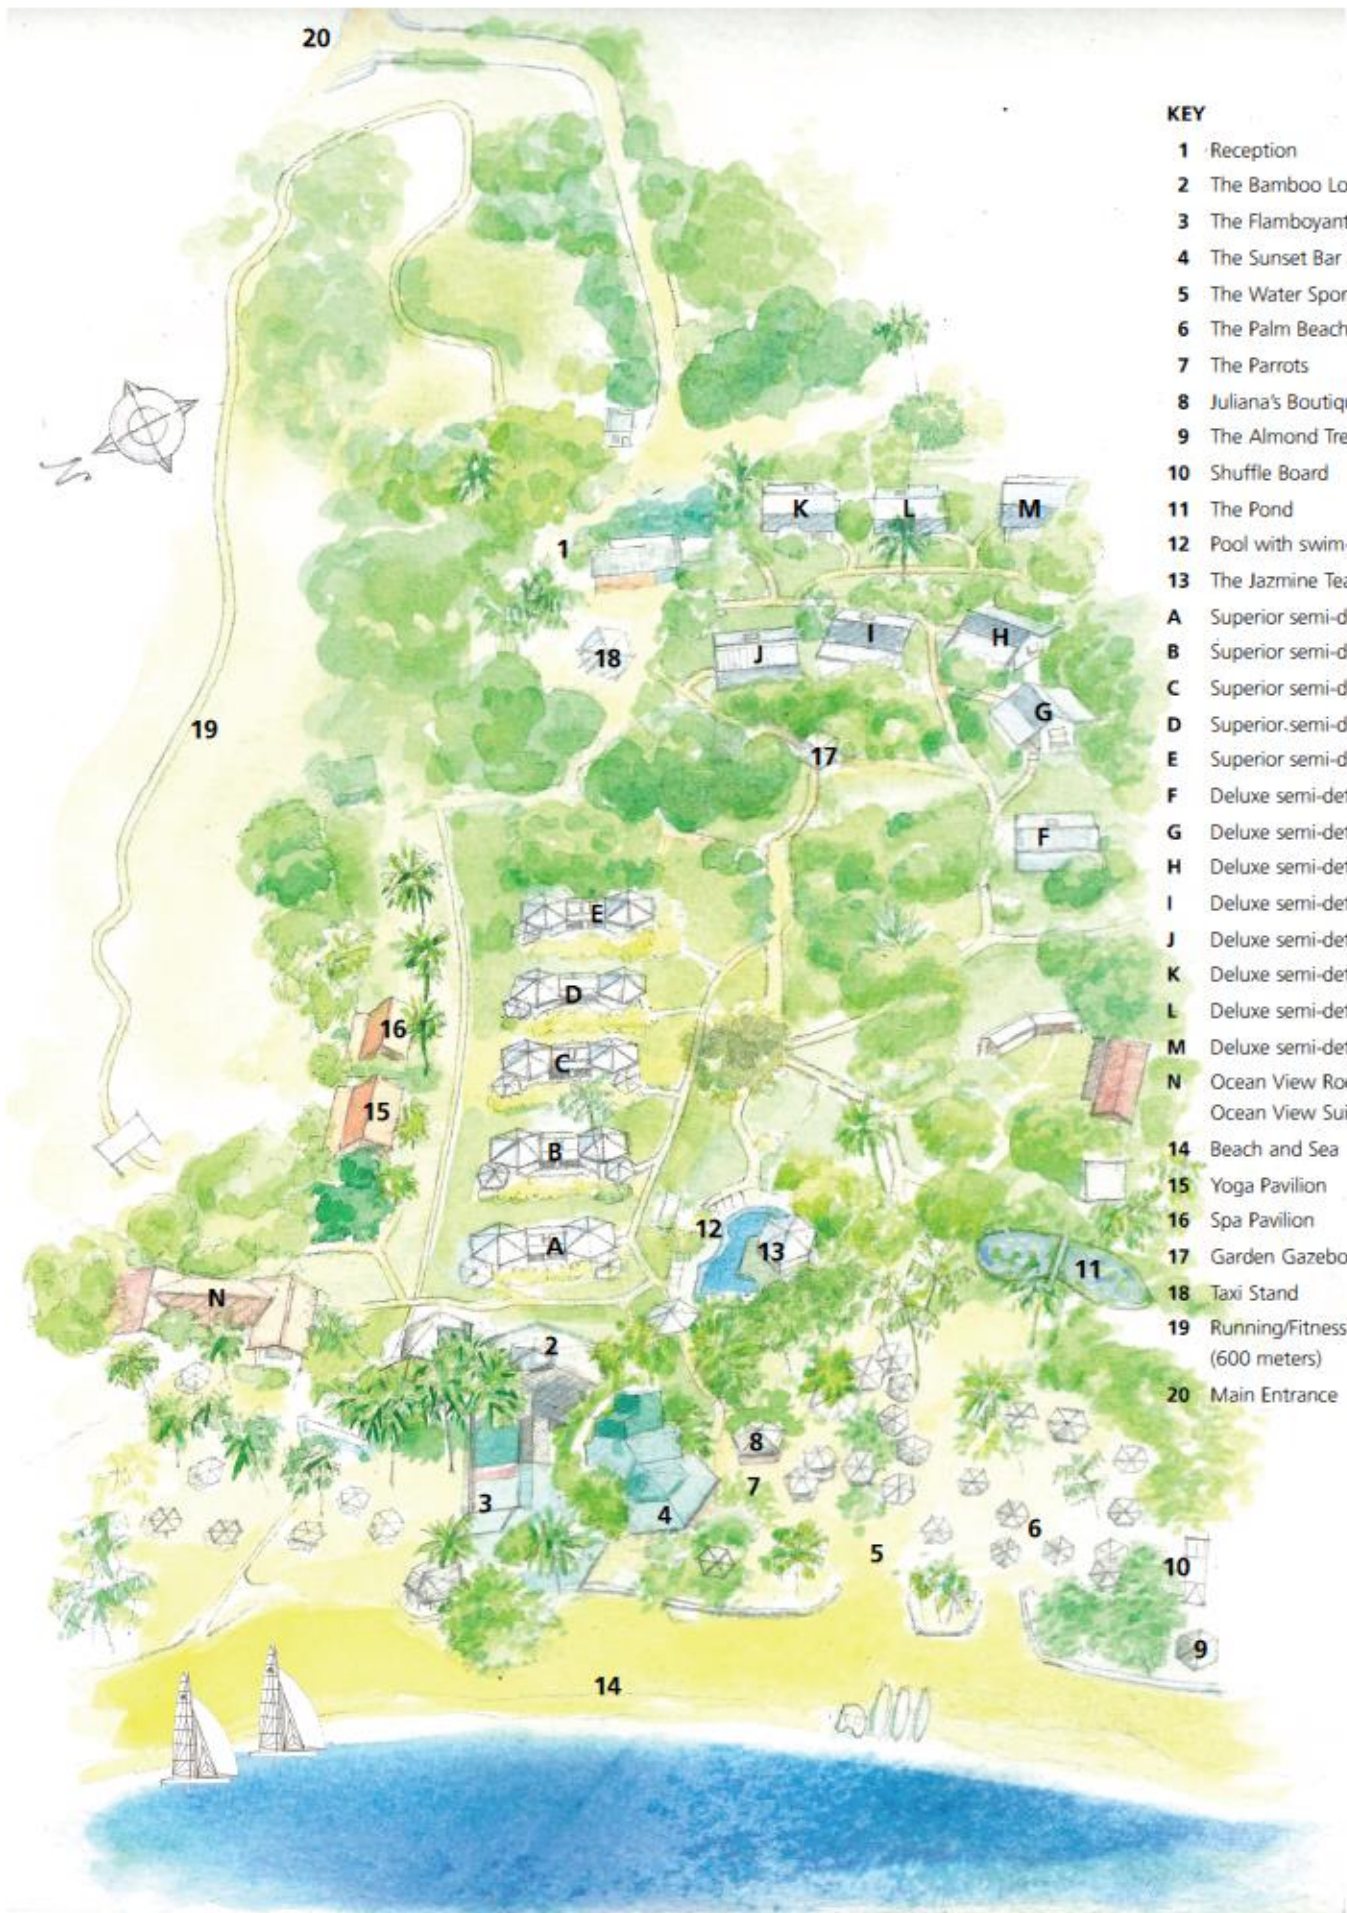

East Winds

Property Map (not to scale)

KEY

- 1 Reception
- 2 The Bamboo Lounge
- 3 The Flamboyant Dining Room
- 4 The Sunset Bar & Lounge
- 5 The Water Sports
- 6 The Palm Beach Huts
- 7 The Parrots
- 8 Juliana's Boutique
- 9 The Almond Tree Bar
- 10 Shuffle Board
- 11 The Pond
- 12 Pool with swim-up bar
- 13 The Jazmine Tea Lounge
- A Superior semi-detached cottage
- B Superior semi-detached cottage
- C Superior semi-detached cottage
- D Superior semi-detached cottage
- E Superior semi-detached cottage
- F Deluxe semi-detached cottage
- G Deluxe semi-detached cottage
- H Deluxe semi-detached cottage
- I Deluxe semi-detached cottage
- J Deluxe semi-detached cottage
- K Deluxe semi-detached cottage
- L Deluxe semi-detached cottage
- M Deluxe semi-detached cottage
- N Ocean View Rooms and Ocean View Suite
- 14 Beach and Sea
- 15 Yoga Pavilion
- 16 Spa Pavilion
- 17 Garden Gazebo
- 18 Taxi Stand
- 19 Running/Fitness track (600 meters)
- 20 Main Entrance