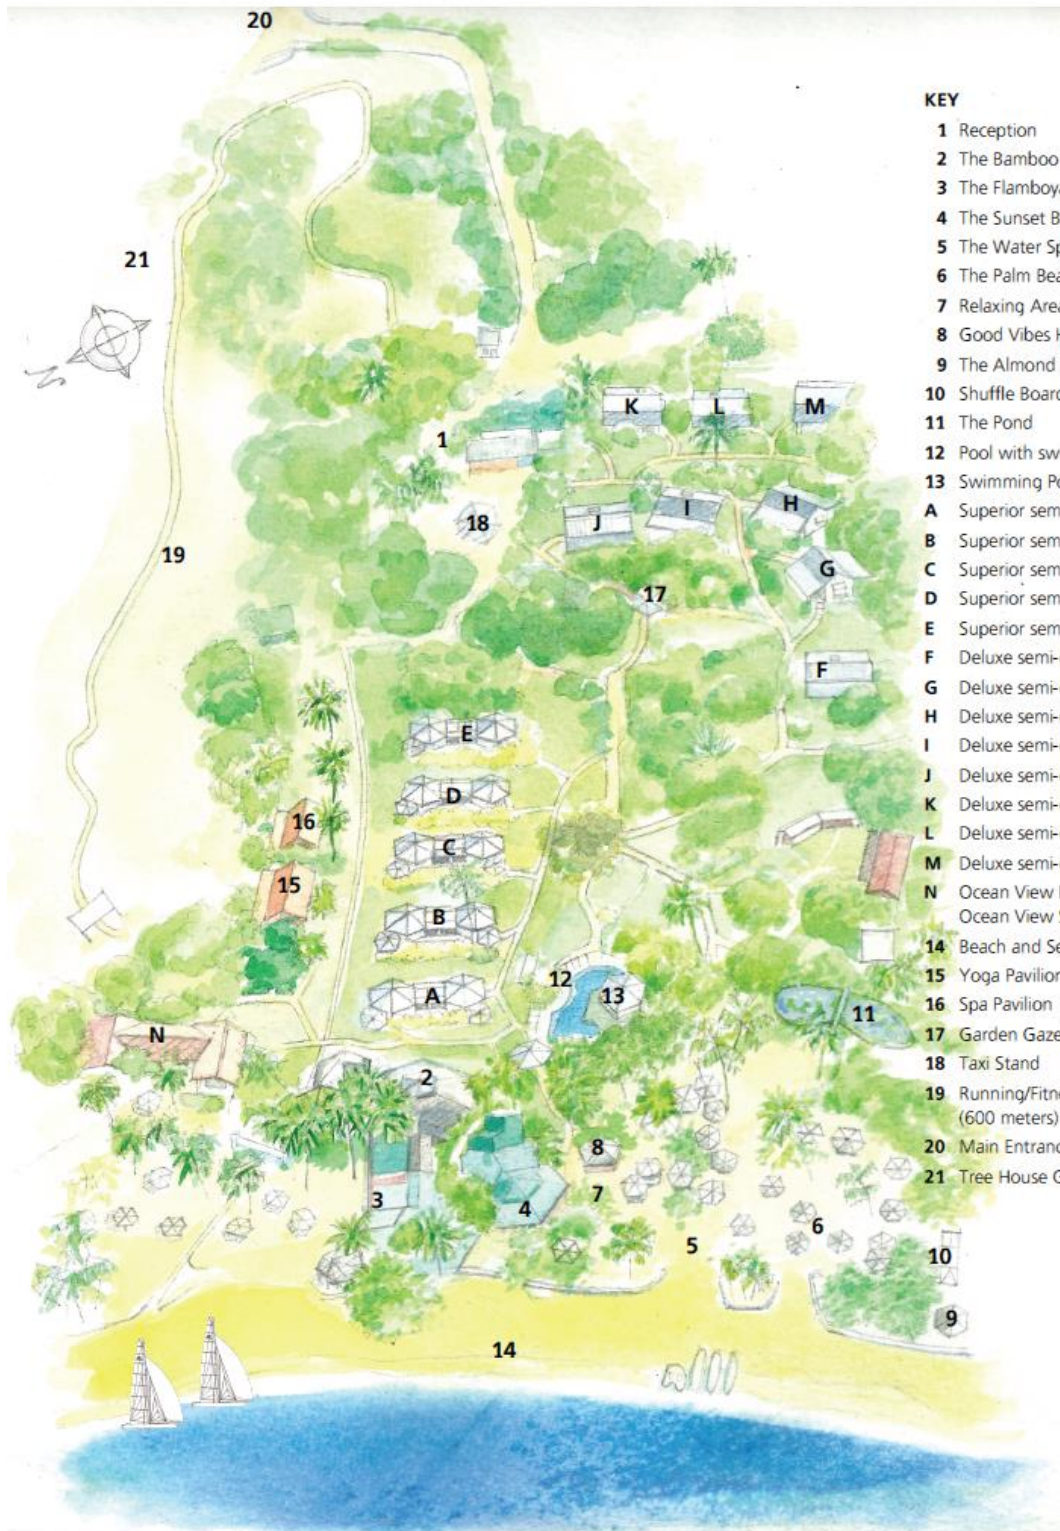

East Winds

Property Map (not to scale)

KEY

- 1 Reception
- 2 The Bamboo Lounge
- 3 The Flamboyant Dining Room
- 4 The Sunset Bar & Lounge
- 5 The Water Sports
- 6 The Palm Beach Huts
- 7 Relaxing Area
- 8 Good Vibes Hut for Excursions
- 9 The Almond Tree Deck
- 10 Shuffle Board
- 11 The Pond
- 12 Pool with swim-up bar
- 13 Swimming Pool Bar
- A Superior semi-detached cottage
- B Superior semi-detached cottage
- C Superior semi-detached cottage
- D Superior semi-detached cottage
- E Superior semi-detached cottage
- F Deluxe semi-detached cottage
- G Deluxe semi-detached cottage
- H Deluxe semi-detached cottage
- I Deluxe semi-detached cottage
- J Deluxe semi-detached cottage
- K Deluxe semi-detached cottage
- L Deluxe semi-detached cottage
- M Deluxe semi-detached cottage
- N Ocean View Rooms and Ocean View Suite
- 14 Beach and Sea
- 15 Yoga Pavilion
- 16 Spa Pavilion
- 17 Garden Gazebo
- 18 Taxi Stand
- 19 Running/Fitness track (600 meters)
- 20 Main Entrance
- 21 Tree House Gym